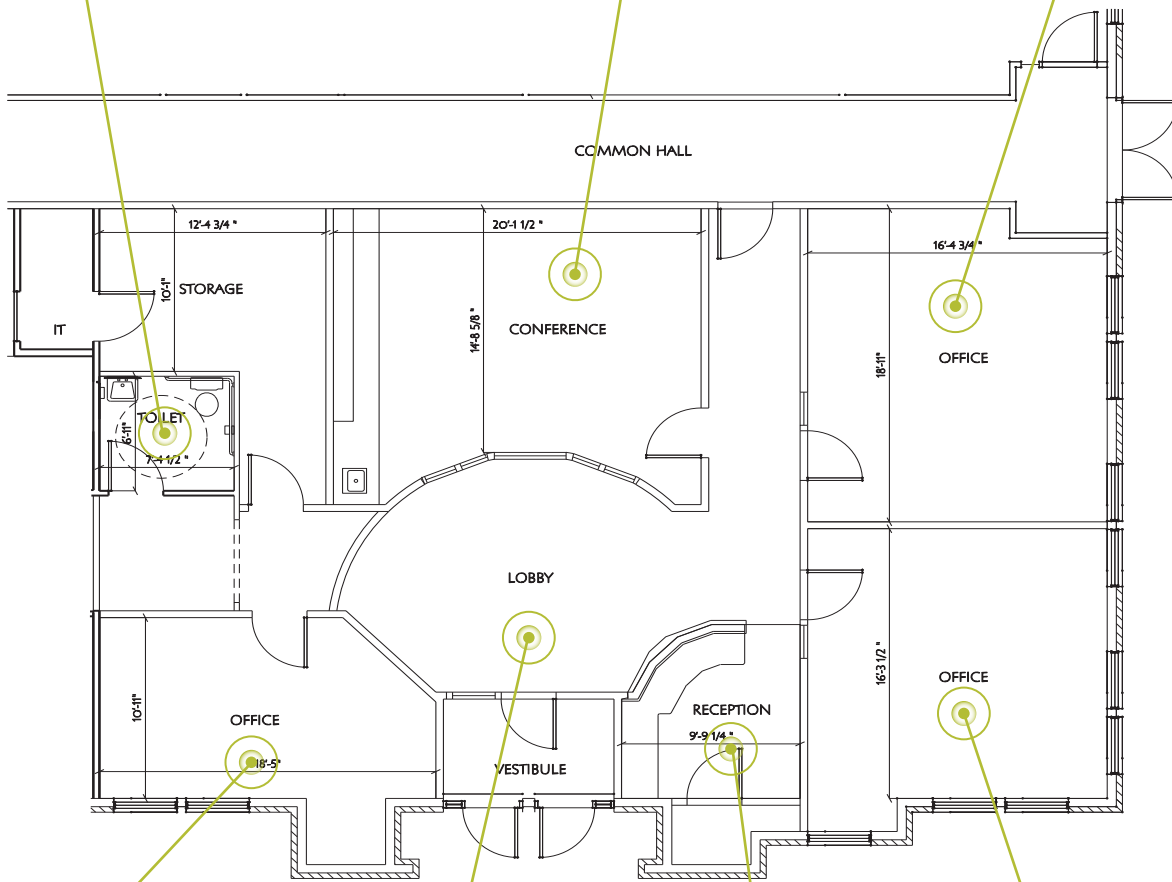

SUITE 500 AVAILABLE 2,350 SF

Crosspoint Corner 5
9850 Westpoint Drive
Indianapolis, IN 46256