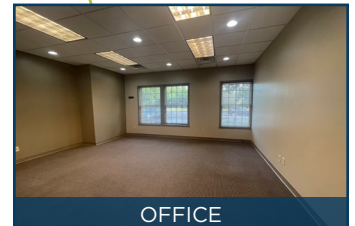

SUITE 500 AVAILABLE 2,350 SF

Crosspoint Corner 5
9850 Westpoint Drive
Indianapolis, IN 46256